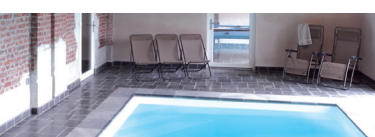

Claudine et Christian CRUTZEN

Chaussée de Liège 53

B-4841 Henri-Chapelle . Belgique

T. +32(0)87 44 62 92

G. +32(0)477 48 71 86

info@villacapella.be

www.villacapella.be

23

GITE Villa Capella