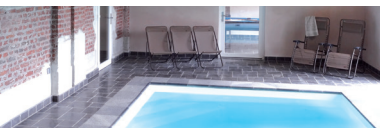

DESCRIPTION :

- . Big hall with coat stand and 2 waters
- . Fully-equipped kitchen : ceramic glass cooktop (X5), 2 ovens, professional dishwasher, 2 fridges, microwave, coffee machine, coffee machine Senseo, electric water boiler, toaster, soup mixer, ...
- . Wash room with shower, washing machine, tumble dryer, electric iron, central vacuum cleaner, freeze, 1 additional fridge.
- . Dining room, 2 living rooms with (open) fire place, Smart TV, hi-fi, blu-ray player, home cinema.
- . Billiard room with bar; table football
- . Wellness with inside swimming-pool (7mX3,5m), 29° with protection shutter, sauna, infrared cabin, hammam, showers, waters. Can be locked.
- . 9 bedrooms :

2° floor :

- 1 room : 2X1p (bath, washbasin, waters)
- 1 room : 2X1p (washbasin, waters)
- 1 room : 2X1p (shower, washbasin, waters)
- 1 room : 2X1p (shower, washbasin, waters)

- . Parking, big terrace with garden furniture and 2 barbecues, petanque ground, trampoline, 12 ha meadow, Slide, volley-ball & badminton net, covered outdoor space in case of rain or intensive sunshine, go-karts, Ping pong table,...
- . Internet connection, (wireless + cable)
- . 2 children's chairs, 1 baby bed, 1 changing mat