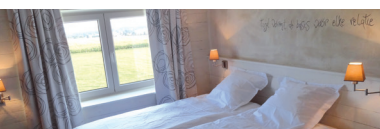

Claudine et Christian CRUTZEN

Chaussée de Liège 53

B-4841 Henri-Chapelle . Belgique

T. +32(0)87 44 62 92

G. +32(0)477 48 71 86

info@villacapella.be

www.villacapella.be

PRICES (see next page)