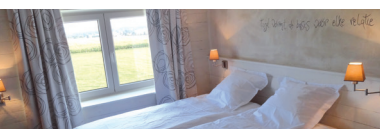

DESCRIPTION :

- . Big hall with coat stand and 2 waters
- . Fully-equipped kitchen : ceramic glass cooktop (X5), 2 ovens, professional dishwasher, 2 fridges, microwave, coffee machine, coffee machine Senseo, electric water boiler, toaster, soup mixer, ...
- . Wash room with shower, washing machine, tumble dryer, electric iron, central vacuum cleaner, freeze, 1 additional fridge.
- . Dining room, 2 living rooms with (open) fire place, tv, hi-fi, blu-ray player, ipod dock, home cinema.
- . Billiard room with bar; table football
- . Wellness with inside swimming-pool (7mX3,5m), 29° with protection shutter, sauna, infrared cabin, hammam, showers, waters. Can be locked.
- . 9 bedrooms :
 - 1° floor :
 - 1 room : 3X1p (bath, washbasin, separate waters, big terrace)
 - 1 room : 2X1p + 2X1p (shower, washbasin, waters + kids' area)
 - 1 room : 2X1p (washbasin)
 - 1 room : 2X1p (shower, washbasin, waters, small terrace)
 - 1 room : 3X1p (shower, washbasin, waters)
 - Separate waters
 - Bathroom with bath, washbasin and changing mat
 - 2° floor :
 - 1 room : 1X1p + 1 additional bed (bath, washbasin, waters)
 - 1 room : 2X1p (washbasin, waters)
 - 1 room : 2X1p (shower, washbasin, waters)
 - 1 room : 2X1p (shower, washbasin, waters)
- . Parking, big terrace with garden furniture and 2 barbecues, petanque ground, trampoline, 12 ha meadow, Slide, volley-ball & badminton net, covered outdoor space in case of rain or intensive sunshine, go-karts, ...
- . Internet connection, (wireless + cable)
- . 2 children's chairs, 1 baby bed, 1 changing mat