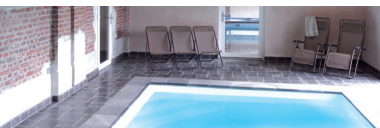

DESCRIPTION :

- . Big hall with coat stand and 2 waters
- . Fully-equipped kitchen : ceramic glass cooktop (X5), 2 ovens, professional dishwasher, 2 fridges, microwave, coffee machine, coffee machine Senseo, electric water boiler, toaster, soup mixer, ...
- . Wash room with shower, washing machine, tumble dryer, electric iron, central vacuum cleaner, freeze, 1 additional fridge.
- . Dining room, 2 living rooms with (open) fire place, tv, hi-fi, blu-ray player, ipod dock, home cinema.
- . Billiard room with bar; table football
- . Wellness with inside swimming-pool (7mX3,5m), 29° with protection shutter, sauna, infrared cabin, hammam, showers, waters. Can be locked.
- . 9 bedrooms :
 - 1° floor :
 - 1 room : 3X1p (bath, washbasin, separate waters, big terrace)
 - 1 room : 2X1p + 2X1p (shower, washbasin, waters + kids' area)
 - 1 room : 2X1p (washbasin)
 - 1 room : 2X1p (shower, washbasin, waters, small terrace)
 - 1 room : 3X1p (shower, washbasin, waters)
 - Separate waters
 - Bathroom with bath, washbasin and changing mat
 - 2° floor :
 - 1 room : 1X1p + 1 additional bed (bath, washbasin, waters)
 - 1 room : 2X1p (washbasin, waters)
 - 1 room : 2X1p (shower, washbasin, waters)
 - 1 room : 2X1p (shower, washbasin, waters)
- . Parking, big terrace with garden furniture and 2 barbecues, petanque ground, trampoline, 12 ha meadow, Slide, volley-ball & badminton net, covered outdoor space in case of rain or intensive sunshine, go-karts, ...
- . Internet connection, (wireless + cable)
- . 2 children's chairs, 1 baby bed, 1 changing mat