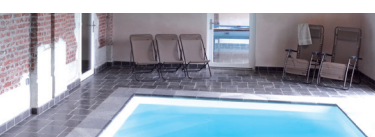

Claudine et Christian CRUTZEN

Chaussée de Liège 53

B-4841 Henri-Chapelle . Belgique

T. +32(0)87 44 62 92

G. +32(0)477 48 71 86

info@villacapella.be

www.villacapella.be

PRICES :

	WE	week	long WE	midweek
Low season :	2490 €	2820 €	2490 €	2190 €
Medium season :	2740 €	2950 €	2740 €	2550 €
High season :	3040 €	3570 €	3040 €	2740 €
Christmas :	3250 €	3820 €	3250 €	3250 €
New year :		4020 €		
Special WE :	3250 €		3250 €	

- . Cleaning included
- . Guarantee : 1250 € (refunded 15 days after the end of the holiday)
- . Water - heating - electricity : according to consumption and market price...
  low energy-consuming (see "ecology")
- . Garbage : 30 €/WE and 40 €/week
- . Fire wood : 6 €/basket
- . Bed linen : to take with or to let (5 €/pers)
- . Bath sheets : to take with or to let (4 €/pers)

- . Tourist tax : 0,55 €/night/pers

If you have any question, please contact us.

We welcome our guests in English, French, Dutch and German.

We are looking forward to seeing you
in our haven of peace "Villa Capella"

Claudine et Christian